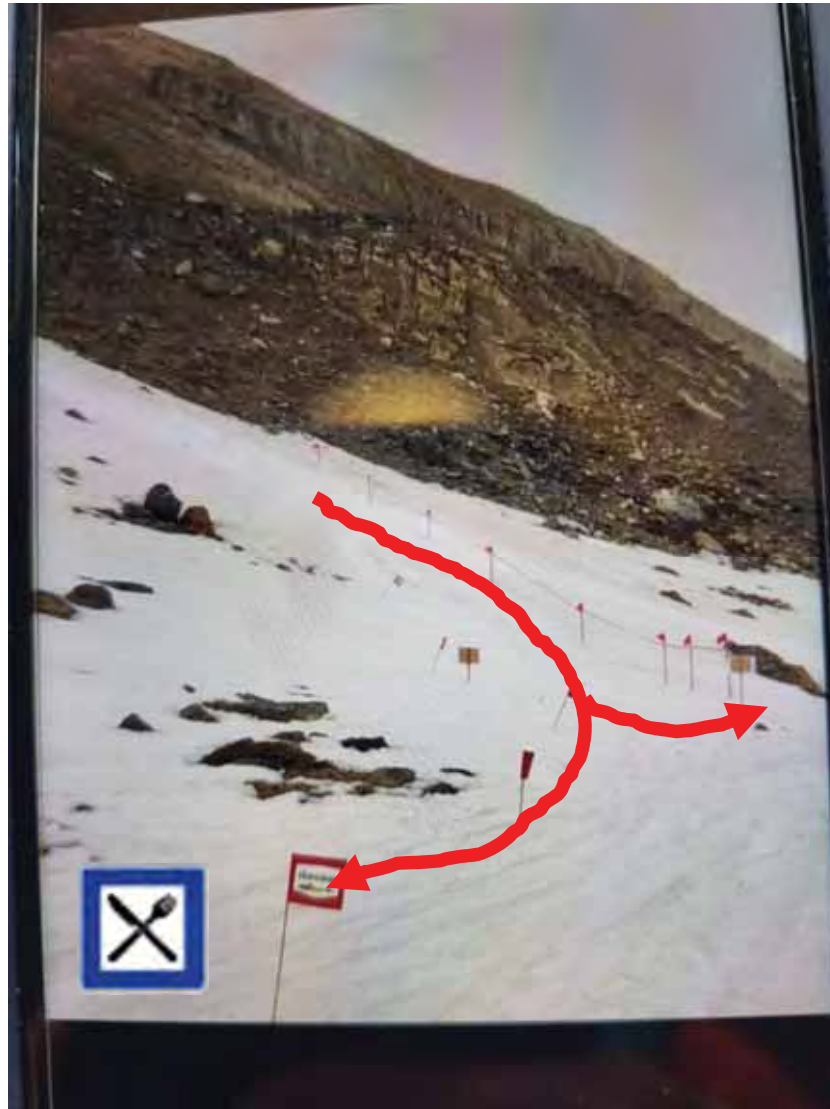

START AREA ex-Hotel Paradiso

**Caution!!!
at the End of
1st Descent**

1st part on foot

Caution!!! 2nd Descent

Bifurcation - 1st Refreshment Point/Technical Zone

Senior W, U23W, U20M

**Bifurcation – at the end of the 3rd descent
2nd Refreshment Point/Technical Zone**

U23M, SM

U23W, SW, U20 M

Caution on the descent through the forest!

Finish

Last ascent with skins

FINISH AREA ex-Hotel Paradiso