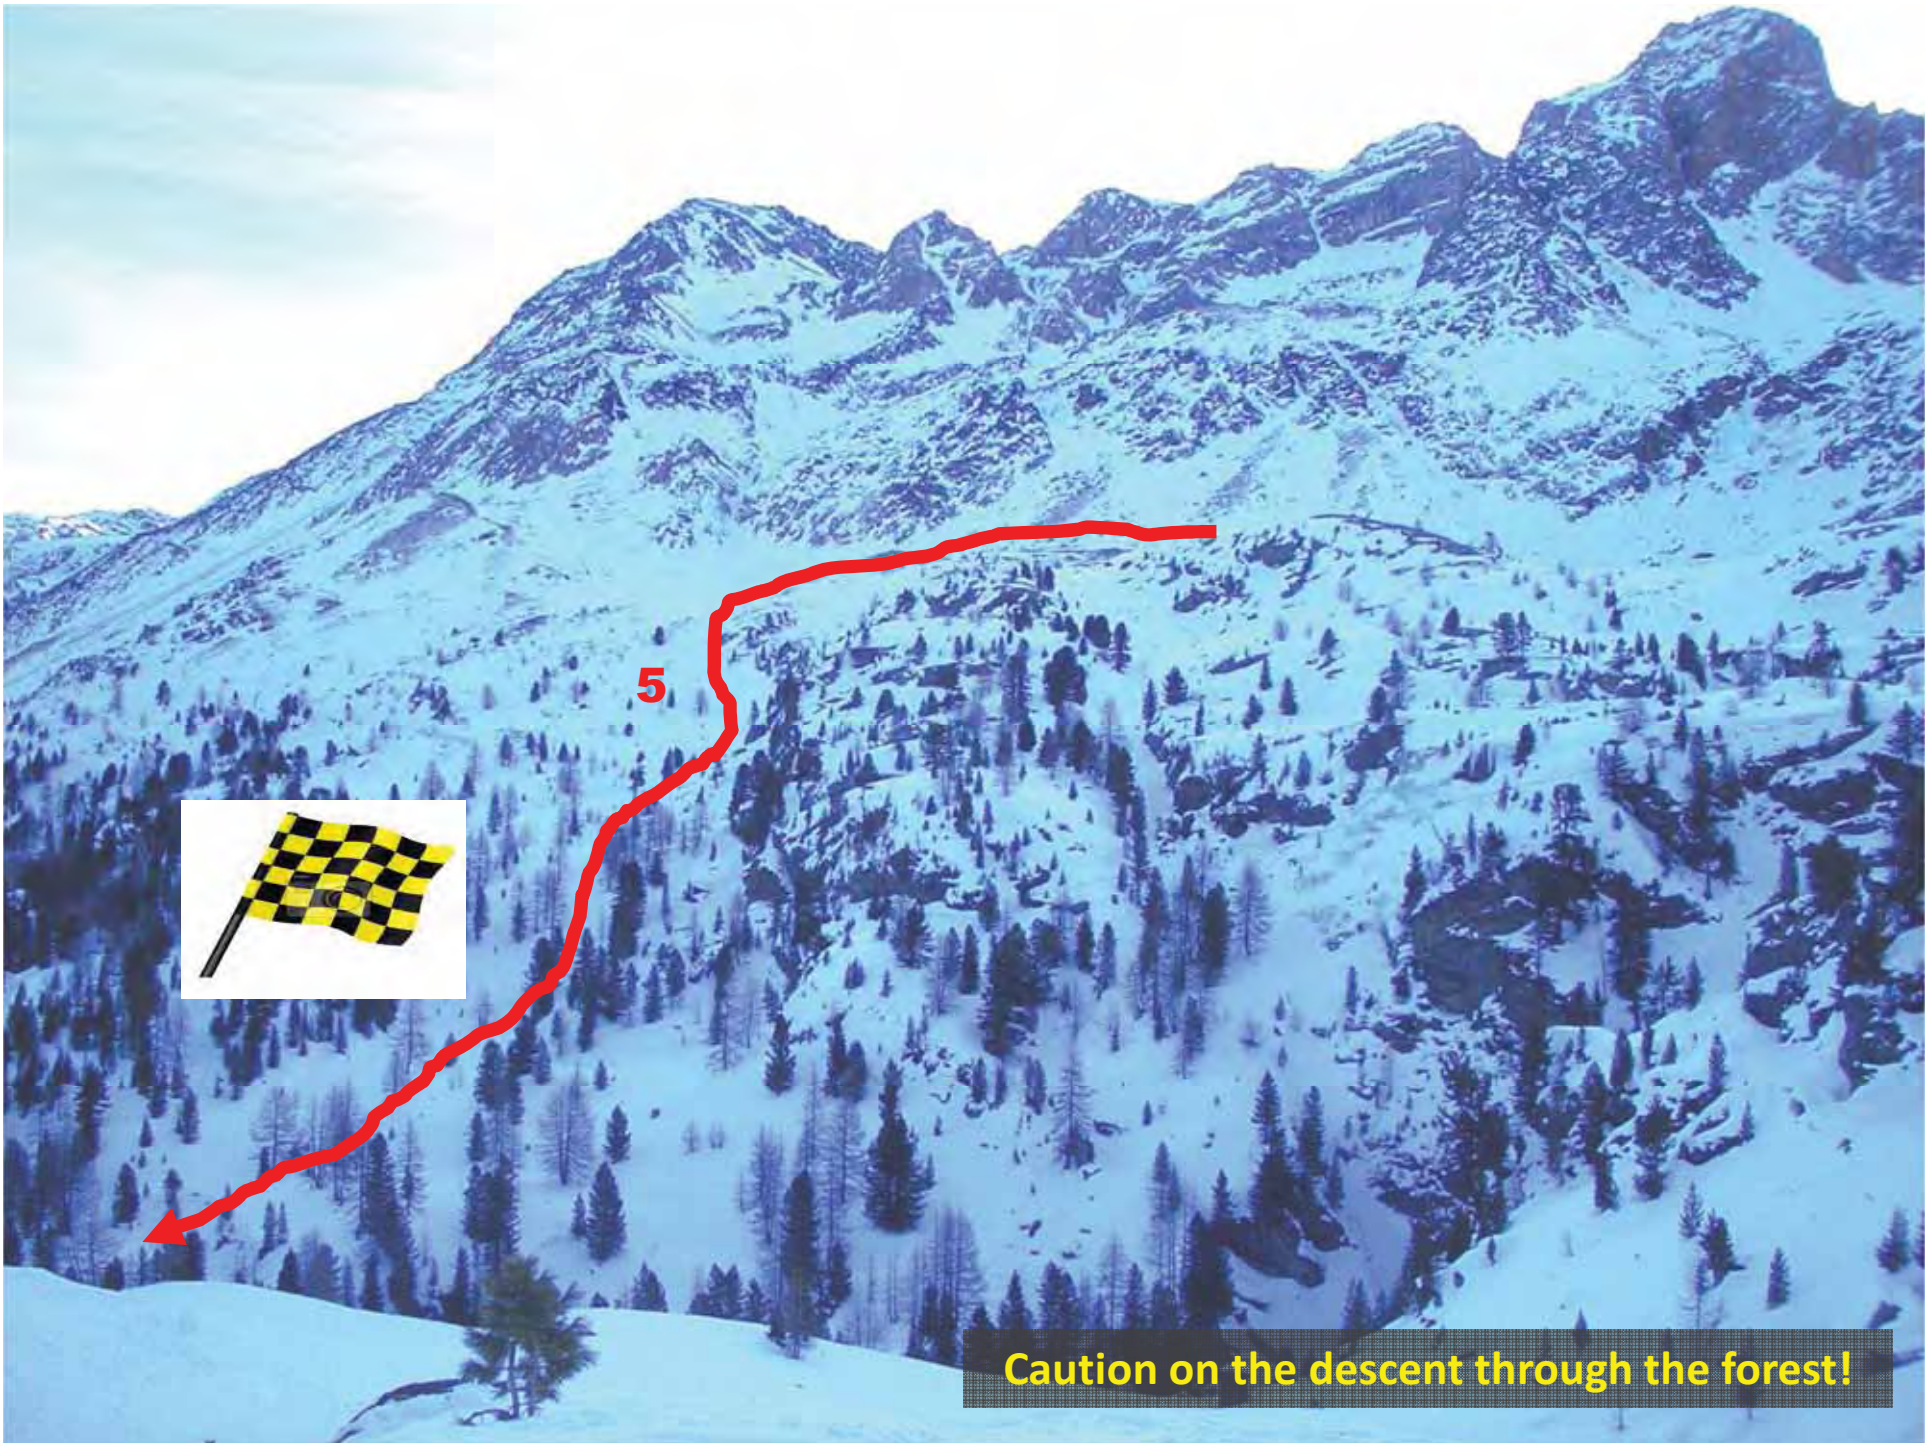

START AREA ex-Hotel Paradiso

**Caution!!!
at the End of
1st Descent**

1st part on foot

Caution!!! 2nd Descent

Bifurcation - 1st Refreshment Point/Technical Zone

Senior W, U23W, U20M

**Bifurcation – at the end of the 3rd descent
2nd Refreshment Point/Technical Zone**

U23M, SM

U23W, SW, U20 M

Caution on the descent through the forest!

Finish

Last ascent with skins

FINISH AREA ex-Hotel Paradiso