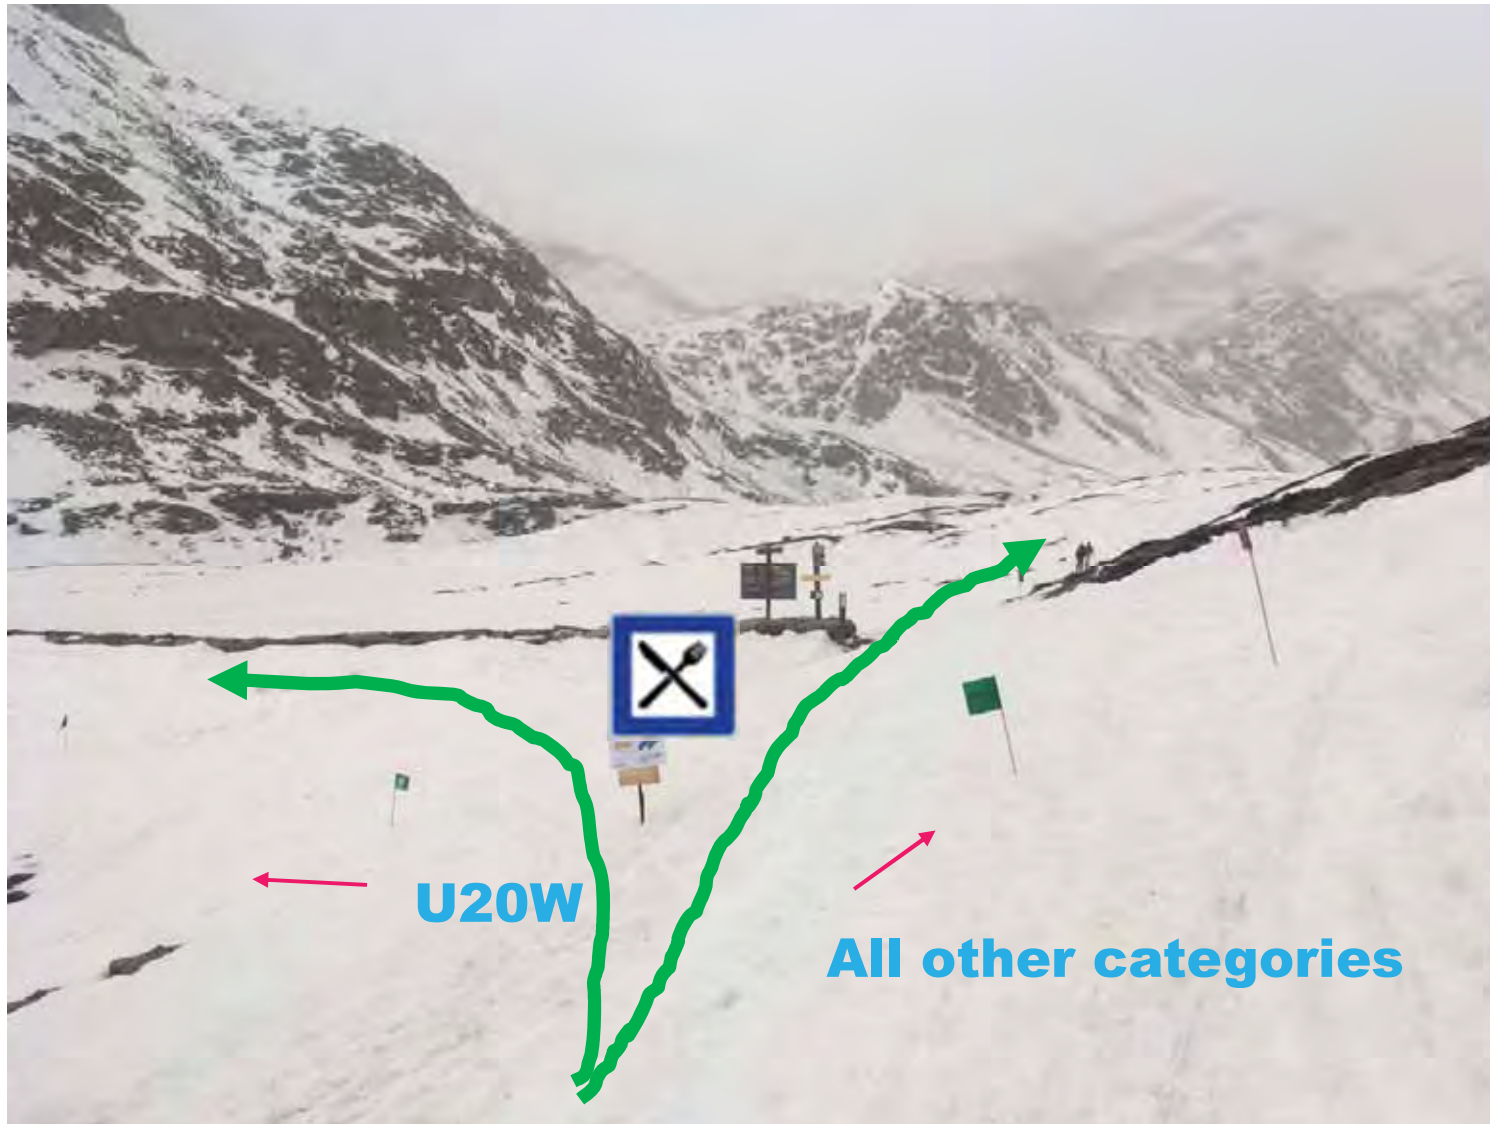

START AREA ex-Hotel Paradiso

**Caution!!!
at the End of
1st Descent**

1st part on foot

Caution!!! 2nd Descent

Bifurcation - 1st Refreshment Point/Technical Zone

Senior W, U23W, U20M

**Bifurcation – at the end of the 3rd descent
2nd Refreshment Point/Technical Zone**

U23M, SM

U23W, SW, U20 M

Caution on the descent through the forest!

Finish

Last ascent with skins

FINISH AREA ex-Hotel Paradiso