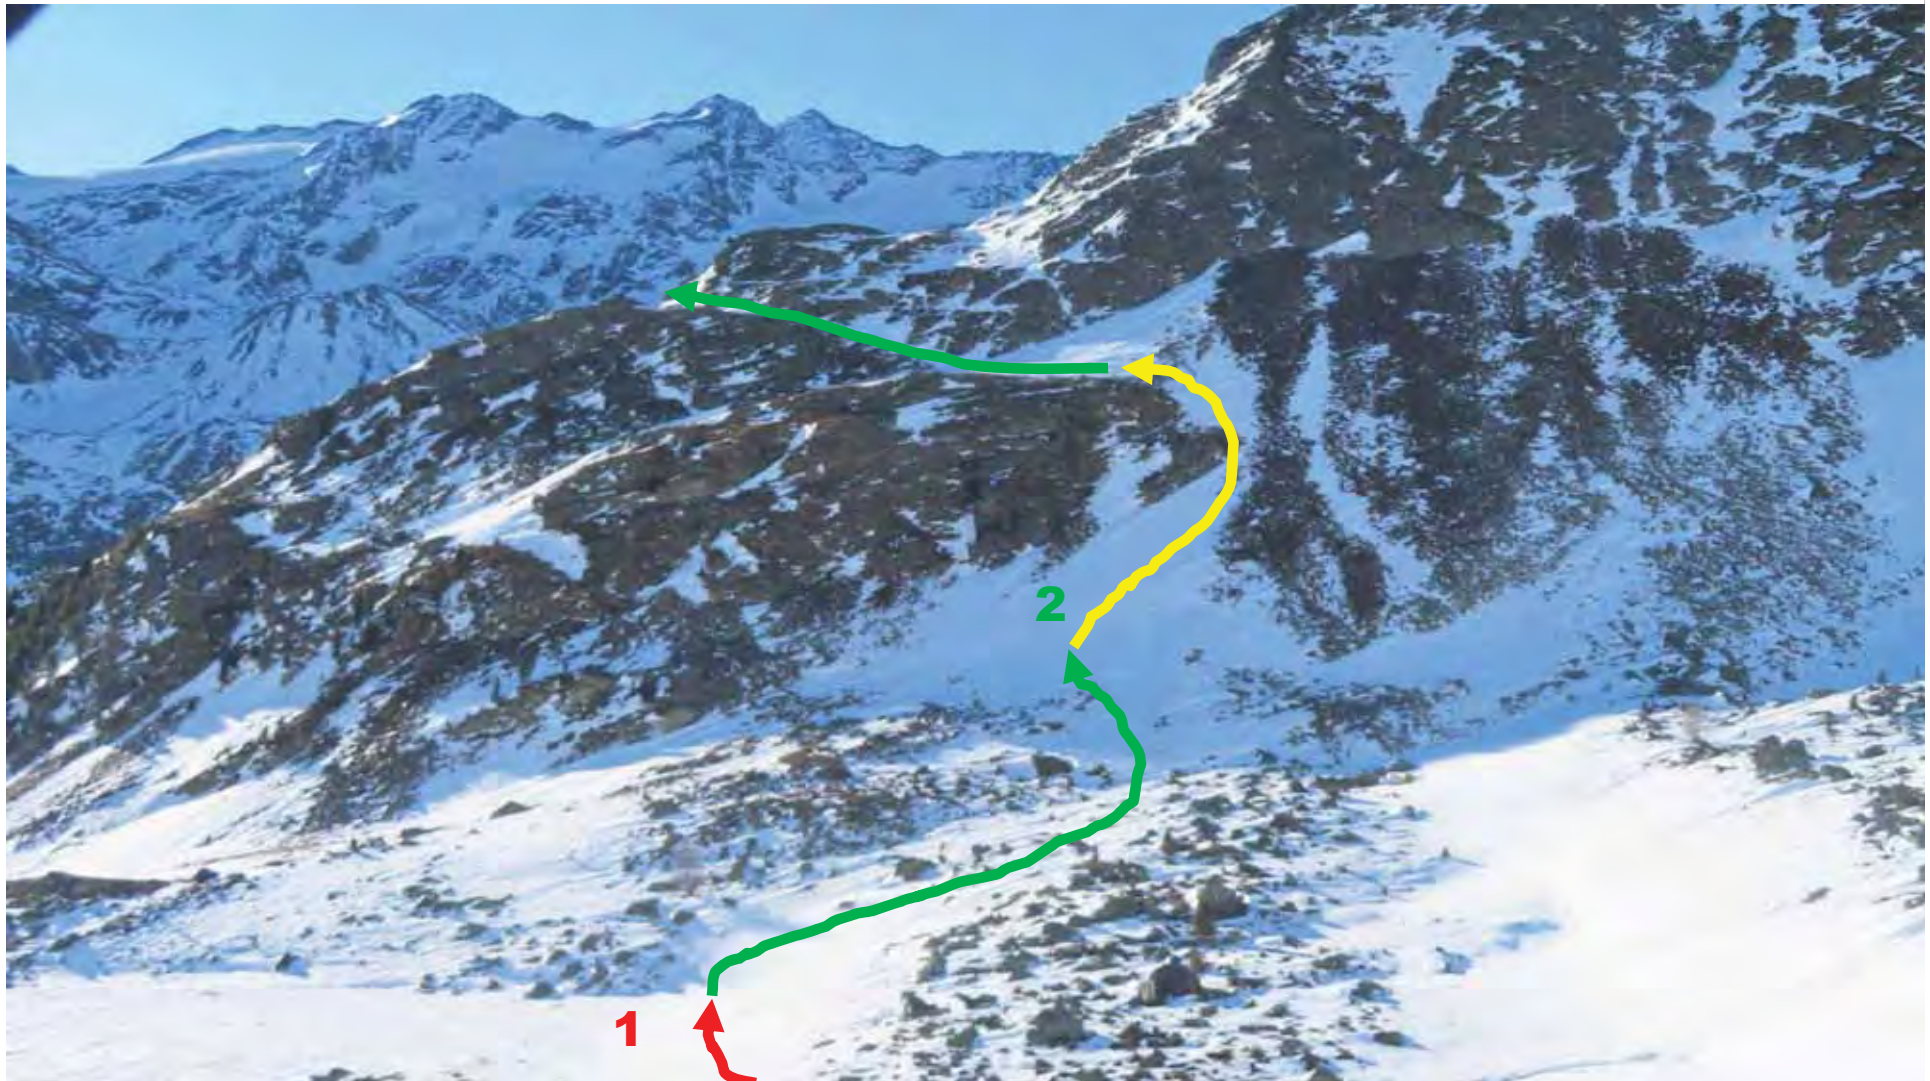

START AREA ex-Hotel Paradiso

**Caution!!!
at the End of
1st Descent**

1st part on foot

Caution!!! 2nd Descent

Bifurcation - 1st Refreshment Point/Technical Zone

Senior W, U23W, U20M

**Bifurcation – at the end of the 3rd descent
2nd Refreshment Point/Technical Zone**

U23M, SM

U23W, SW, U20 M

Caution on the descent through the forest!

Finish

Last ascent with skins

FINISH AREA ex-Hotel Paradiso