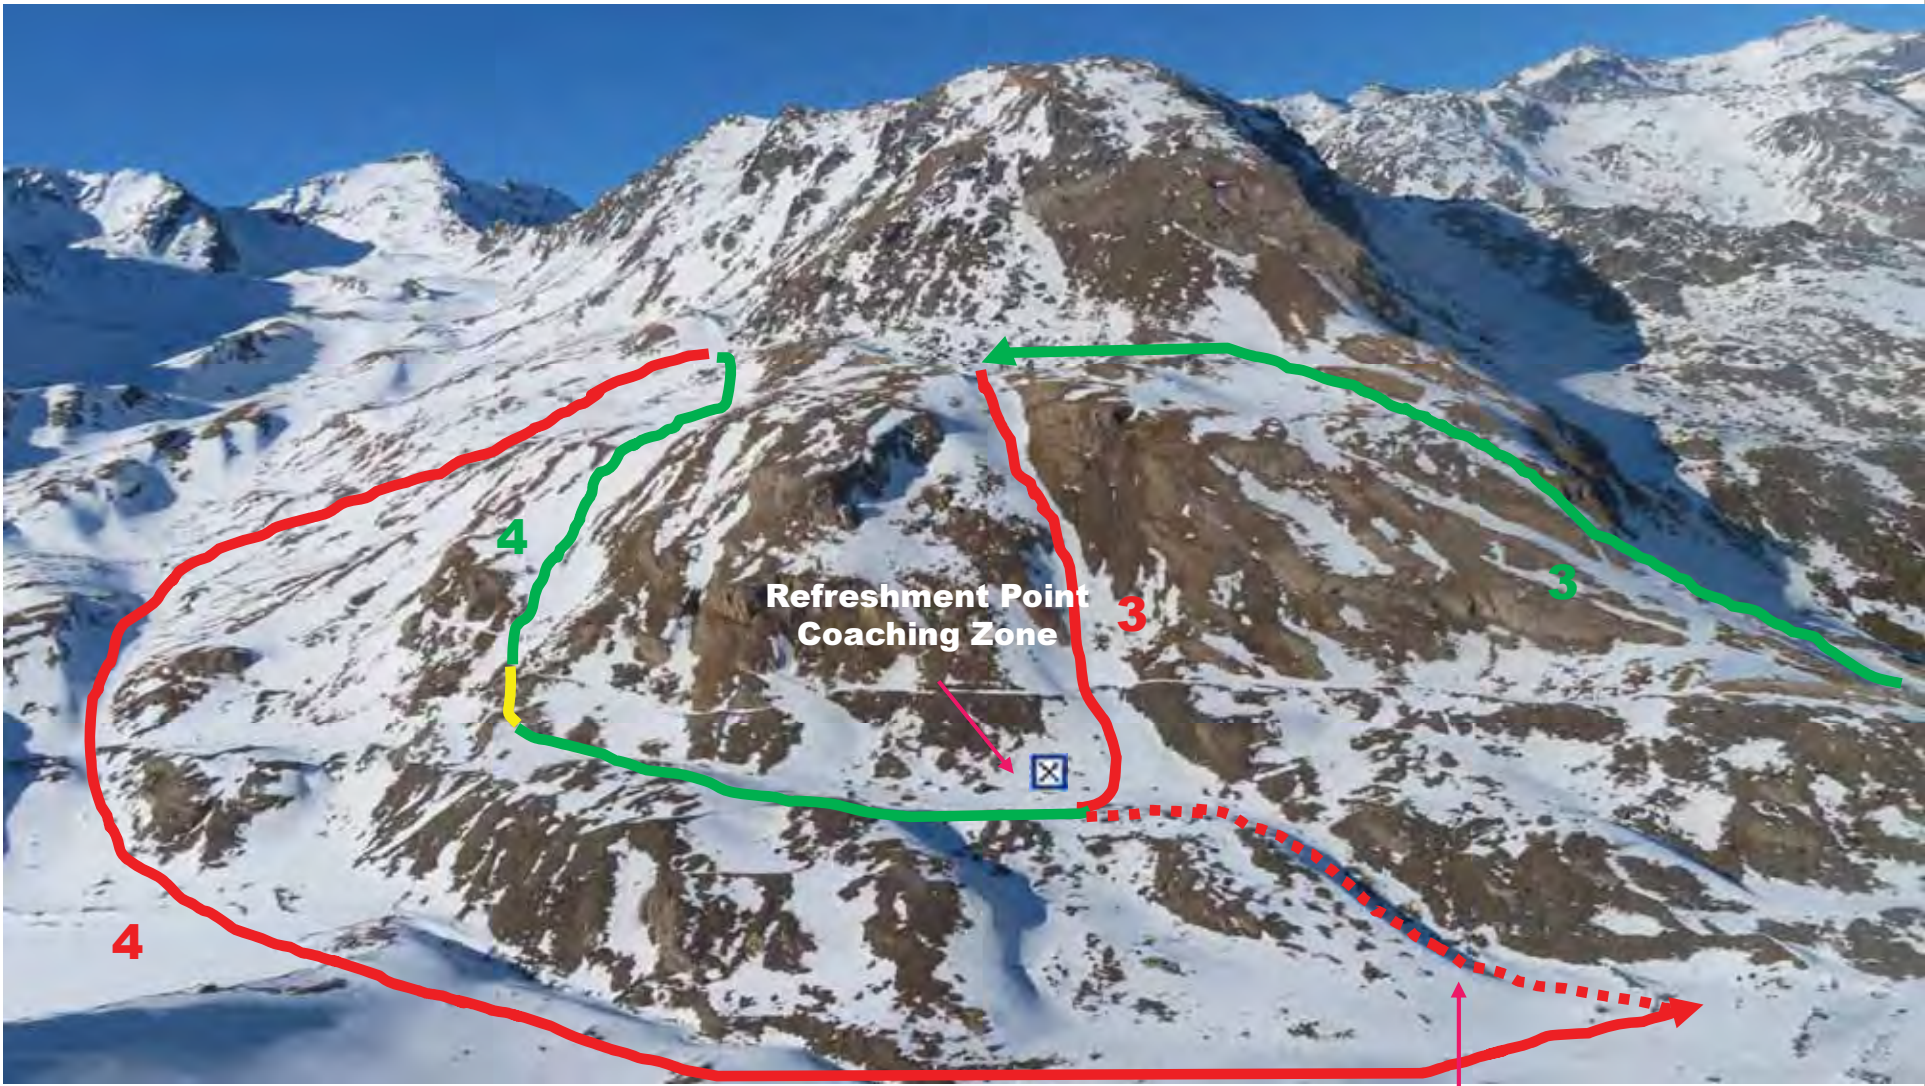

START AREA ex-Hotel Paradiso

**Caution!!!
at the End of
1st Descent**

1st part on foot

Caution!!! 2nd Descent

Bifurcation - 1st Refreshment Point/Technical Zone

Senior W, U23W, U20M

**Bifurcation – at the end of the 3rd descent
2nd Refreshment Point/Technical Zone**

U23M, SM

U23W, SW, U20 M

Caution on the descent through the forest!

Finish

Last ascent with skins

FINISH AREA ex-Hotel Paradiso