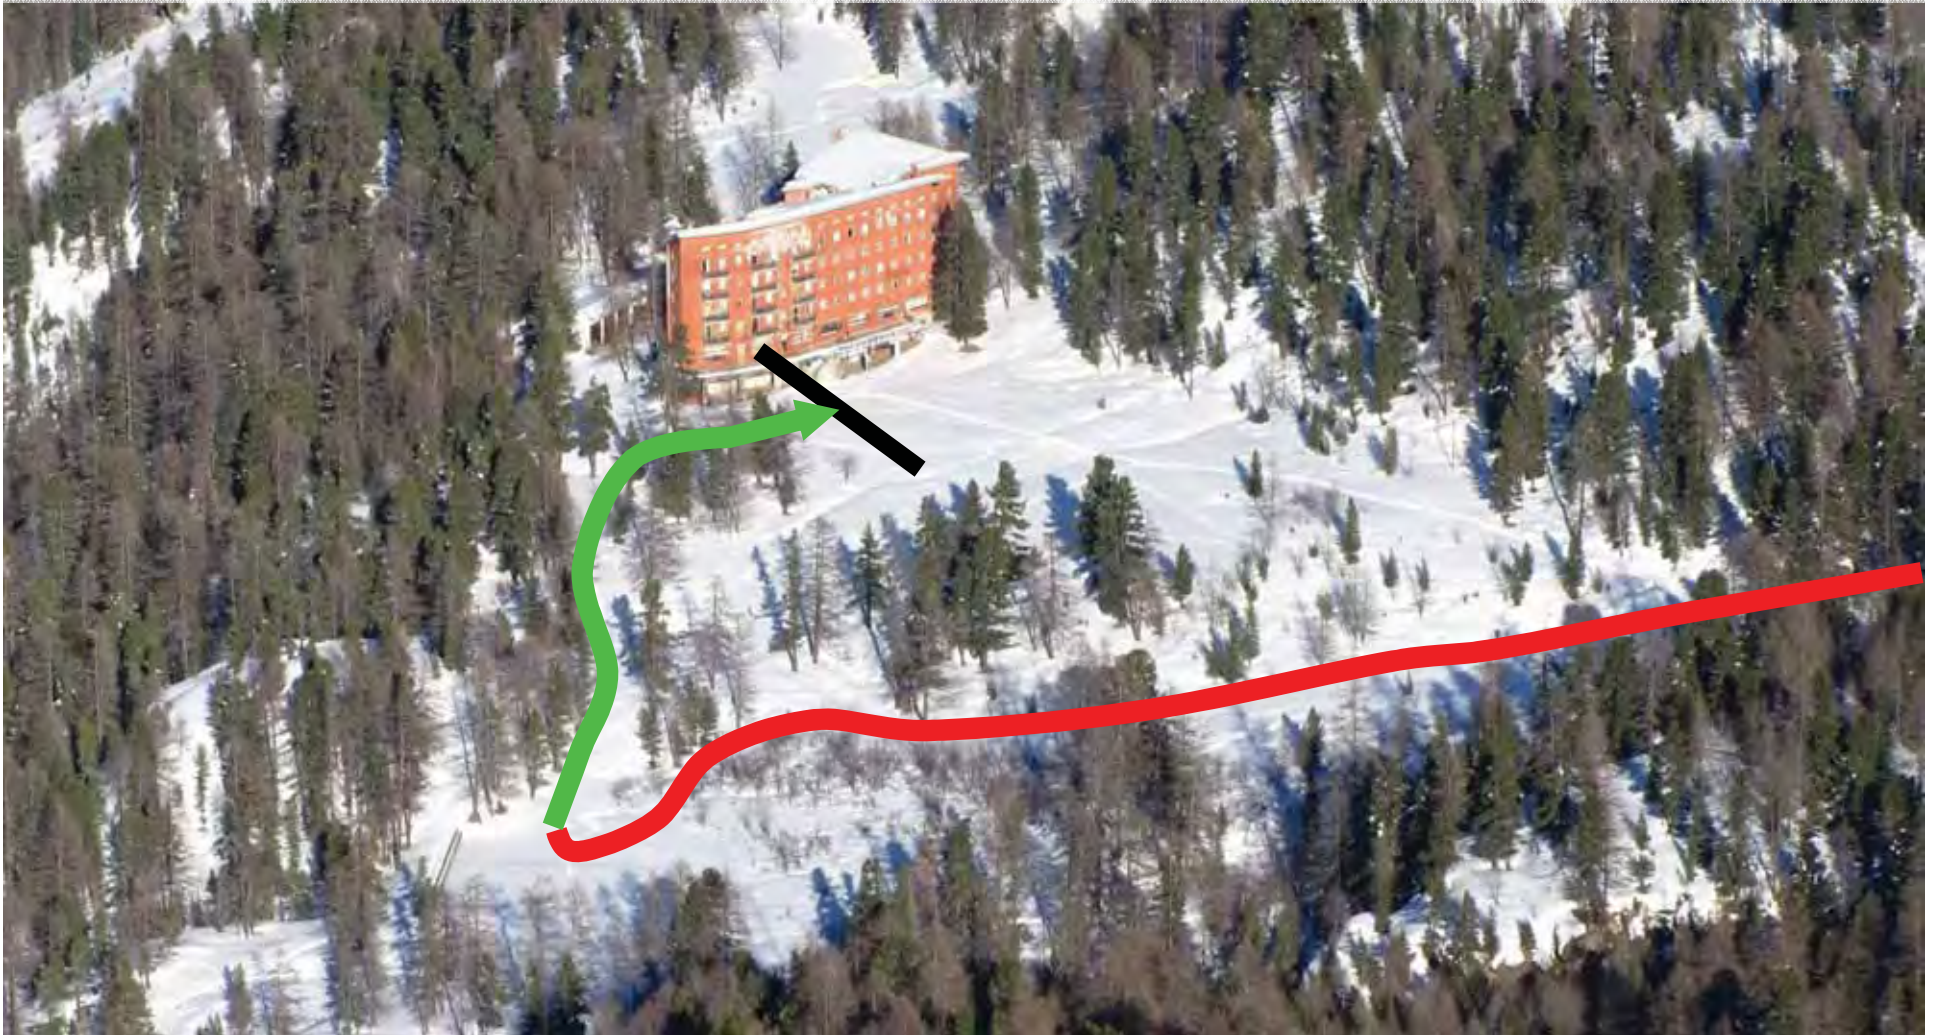

START AREA ex-Hotel Paradiso

**Caution!!!
at the End of
1st Descent**

1st part on foot

Caution!!! 2nd Descent

Bifurcation - 1st Refreshment Point/Technical Zone

Senior W, U23W, U20M

**Bifurcation – at the end of the 3rd descent
2nd Refreshment Point/Technical Zone**

U23M, SM

U23W, SW, U20 M

Caution on the descent through the forest!

Finish

Last ascent with skins

FINISH AREA ex-Hotel Paradiso